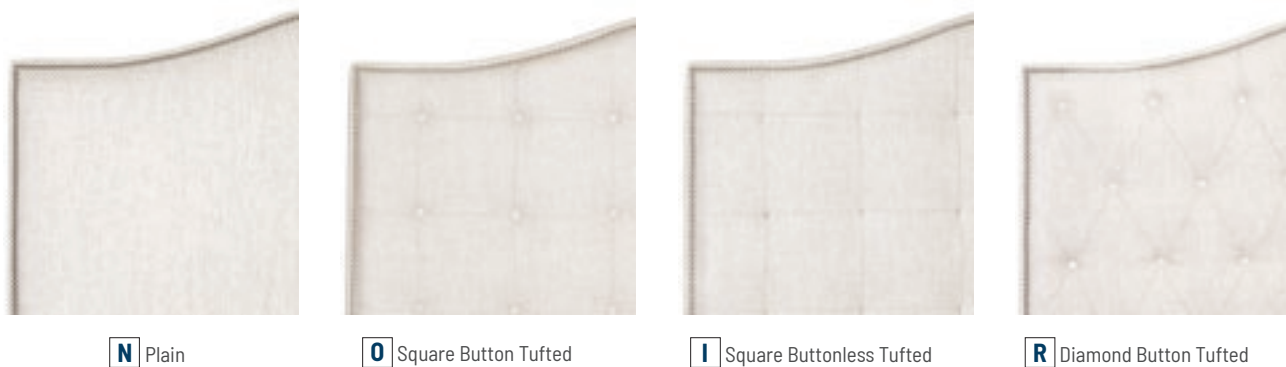

4 Choose Your Panel Treatment

5 Choose Your Border Detail

For options V, X, or Z, please specify small brass, small chrome, small cinder, small French natural, small platinum, small pinwheel antiqued gold or small pinwheel nickel.