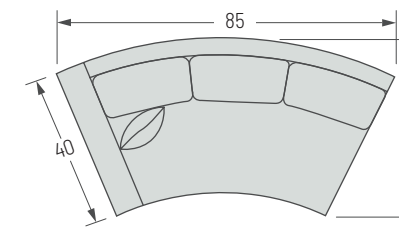

2666-CSL Kylie Curved Left Arm Sofa
W85 D45 H34