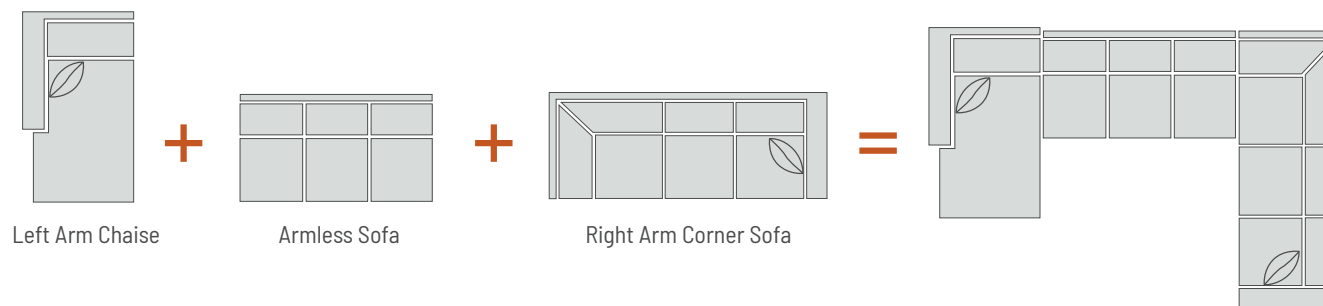

Right Arm Loveseat
7 L R - □ □ □ □
WIDTH:
(N) 56" (T) 57"
(R) 59.5" (P) 56" (O) 55"
Inside Seat: W49 D22
Standard with: 1 P-100 18" Pillow

Left Arm Chair
7 E L - □ □ □ □
WIDTH:
(N) 31" (T) 32.5"
(R) 35" (P) 31.5" (O) 30"
Inside Seat: W24.5 D22
Standard with:
1 P-100 18" Pillow

Right Arm Chair
7 E R - □ □ □ □
WIDTH:
(N) 31" (T) 32.5"
(R) 35" (P) 31.5" (O) 30"
Inside Seat: W24.5 D22
Standard with:
1 P-100 18" Pillow

Left Arm Chaise
7 C L - □ □ □ □
WIDTH:
(N) 34" (T) 35.5"
(R) 38" (P) 34.5" (O) 33"
DEPTH: 65"
Inside Seat: W27.5 D49
Standard with: 1 P-100 18" Pillow

Right Arm Chaise
7 C R - □ □ □ □
WIDTH:
(N) 34" (T) 35.5"
(R) 38" (P) 34.5" (O) 33"
DEPTH: 65"
Inside Seat: W27.5 D49
Standard with: 1 P-100 18" Pillow

Armless Chair
7 A 1 - X □ □ □
WIDTH: 24.5"
Inside Seat: W24.5 D22

Armless Loveseat
7 L O - X □ □ □
WIDTH: 49"
Inside Seat: W49 D22

Armless Loveseat
7 B O - X □ □ □
WIDTH: 62.5"
Inside Seat: W62.5 D22

Armless Sofa
7 S O - X □ □ □
WIDTH: 73.5"
Inside Seat: W73.5 D22

Inside Corner
7 E 1 - X □ □ □
WIDTH: 38.5"
Inside Seat: W22 D22

Ottoman
7 O 1 - X X □ □
W 32" D 22" H* 16.5"
*Height is 17.25" with Square Leg or Angled Leg

Ottoman & Half
7 O H - X X □ □
W 38" D 26" H* 16.5"
*Height is 17.25" with Square Leg or Angled Leg

Storage Caster Ottoman
7 O S - X X □ X
W 37" D 25" H 17.5"

Create the arrangement you want using the components on the following pages - then continue to select your styles and complete your order.