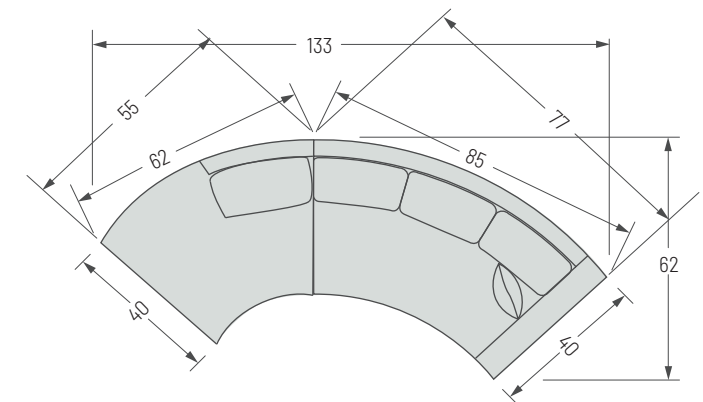

2666-CCL Kylie Curved Chaise Left
2666-CSR Kylie Curved Right Arm Sofa