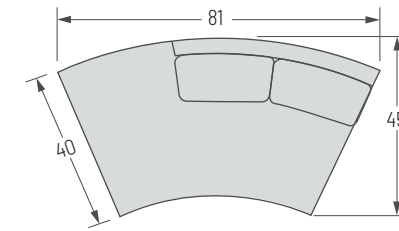

2666 Kylie Series

2666 Kylie Sectional Series Components

1/4" = 1' Scale

2666-CBL Kylie Curved Left Bumper
W81 D45 H34