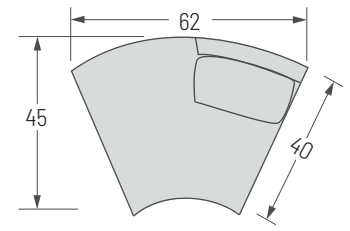

2666 Kylie Series

2666 Kylie Sectional Series Components

1/4" = 1' Scale

2666-CBL Kylie Curved Left Bumper
W81 D45 H34

2666-CCR Kylie Curved Chaise Right
W62 D45 H34

2666-CCL Kylie Curved Chaise Left
W62 D45 H34