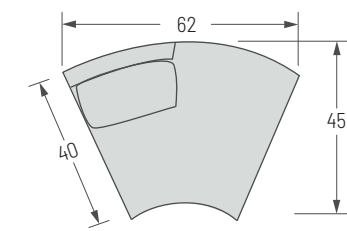

2666 Kylie Series

2666 Kylie Sectional Series Components

1/4" = 1' Scale

2666-CBL Kylie Curved Left Bumper
W81 D45 H34

2666-CCR Kylie Curved Chaise Right
W62 D45 H34

2666-CCL Kylie Curved Chaise Left
W62 D45 H34