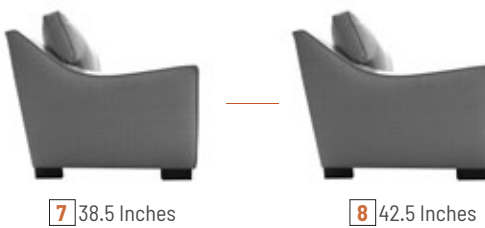

MULTIPLE CHOICES

CUSTOM UPHOLSTERY PROGRAM

It's easy to order your own seating components. Just follow this illustration and fill in the appropriate box with the chosen letters