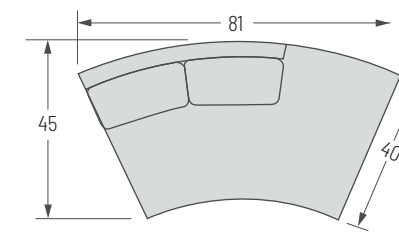

2666 Kylie Series

2666 Kylie Sectional Series Components

1/4" = 1' Scale

2666-CBL Kylie Curved Left Bumper
W81 D45 H34

2666-CCR Kylie Curved Chaise Right
W62 D45 H34

2666-CCL Kylie Curved Chaise Left
W62 D45 H34