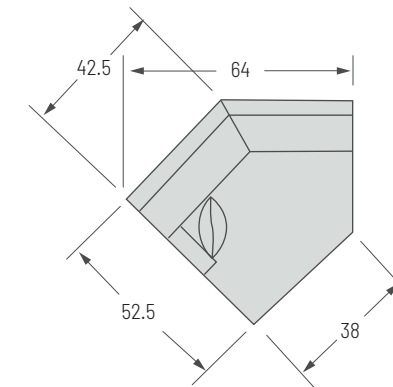

2145-LO Ethan Armless Loveseat
W50 D37 H34
Inside Seat W50 D21

2145-E1 Ethan Inside Corner
W37 D37 H34
Inside Seat W21 D21

2145-A1 Ethan Armless
W25 D37 H34
Inside Seat W25 D21

2145-CU Ethan Wedge
W73 D42 H34
Wall Space 50"