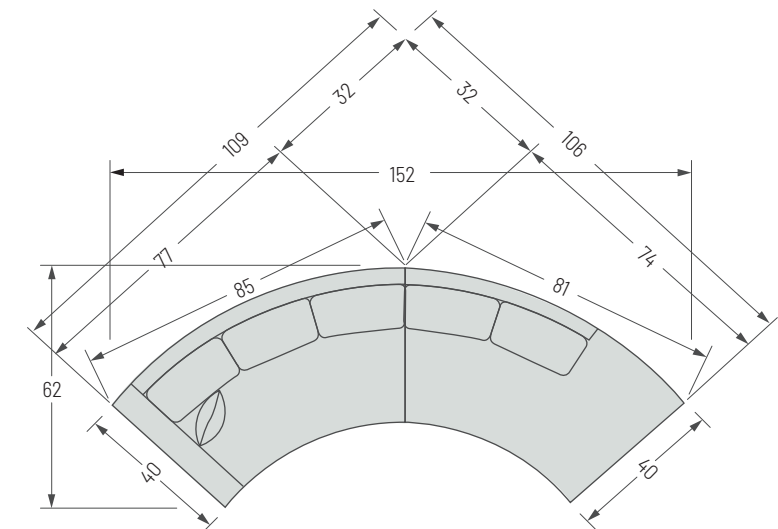

2666-CSL Kylie Curved Left Arm Sofa
2666-CBR Kylie Curved Right Bumper