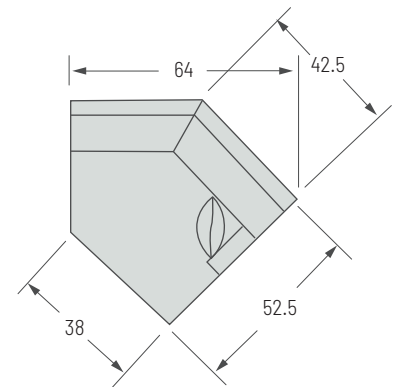

2145-WR Ethan Right Arm Wedge
W75 D52.5 H34
Inside Seat W52 D21