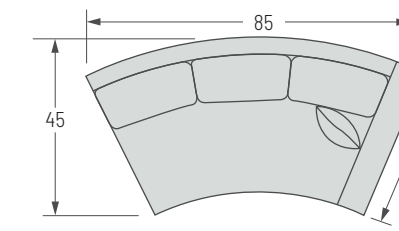

2666-CSR Kylie Curved Right Arm Sofa
W85 D45 H34